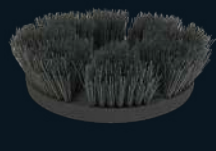

No matter the challenge, we have a brush guaranteed to give exceptional cleaning results on any surface.

SCAN HERE  
Find the right accessory for your floor type

**Medium Duty Brush**

**MS1041**  
Non-scratch fibres provide a brilliant deep clean to all smooth and textured floors and tiles.

**Aggressive Duty Brush**

**MS1039P**  
Perfect for industrial environments, concrete, exterior surfaces, oil, grease, and food deposits.

**Tile & Grout Brush**

**MS1039TC**  
Our most abrasive brush consists of grit filaments for deep cleaning tiles and restoring grout lines.

Best Seller

**Flagged Tipped Brush**

**MS1044**  
Ideal for removing dust and cleaning plastic surfaces. Ideal for use with PROWASH for vehicle and exterior surfaces.

**Delicate Brush**

**MS1038**  
Perfect for pre-scrubbing short pile commercial carpets and stairs before extraction. Also suitable for painted wooden surfaces.