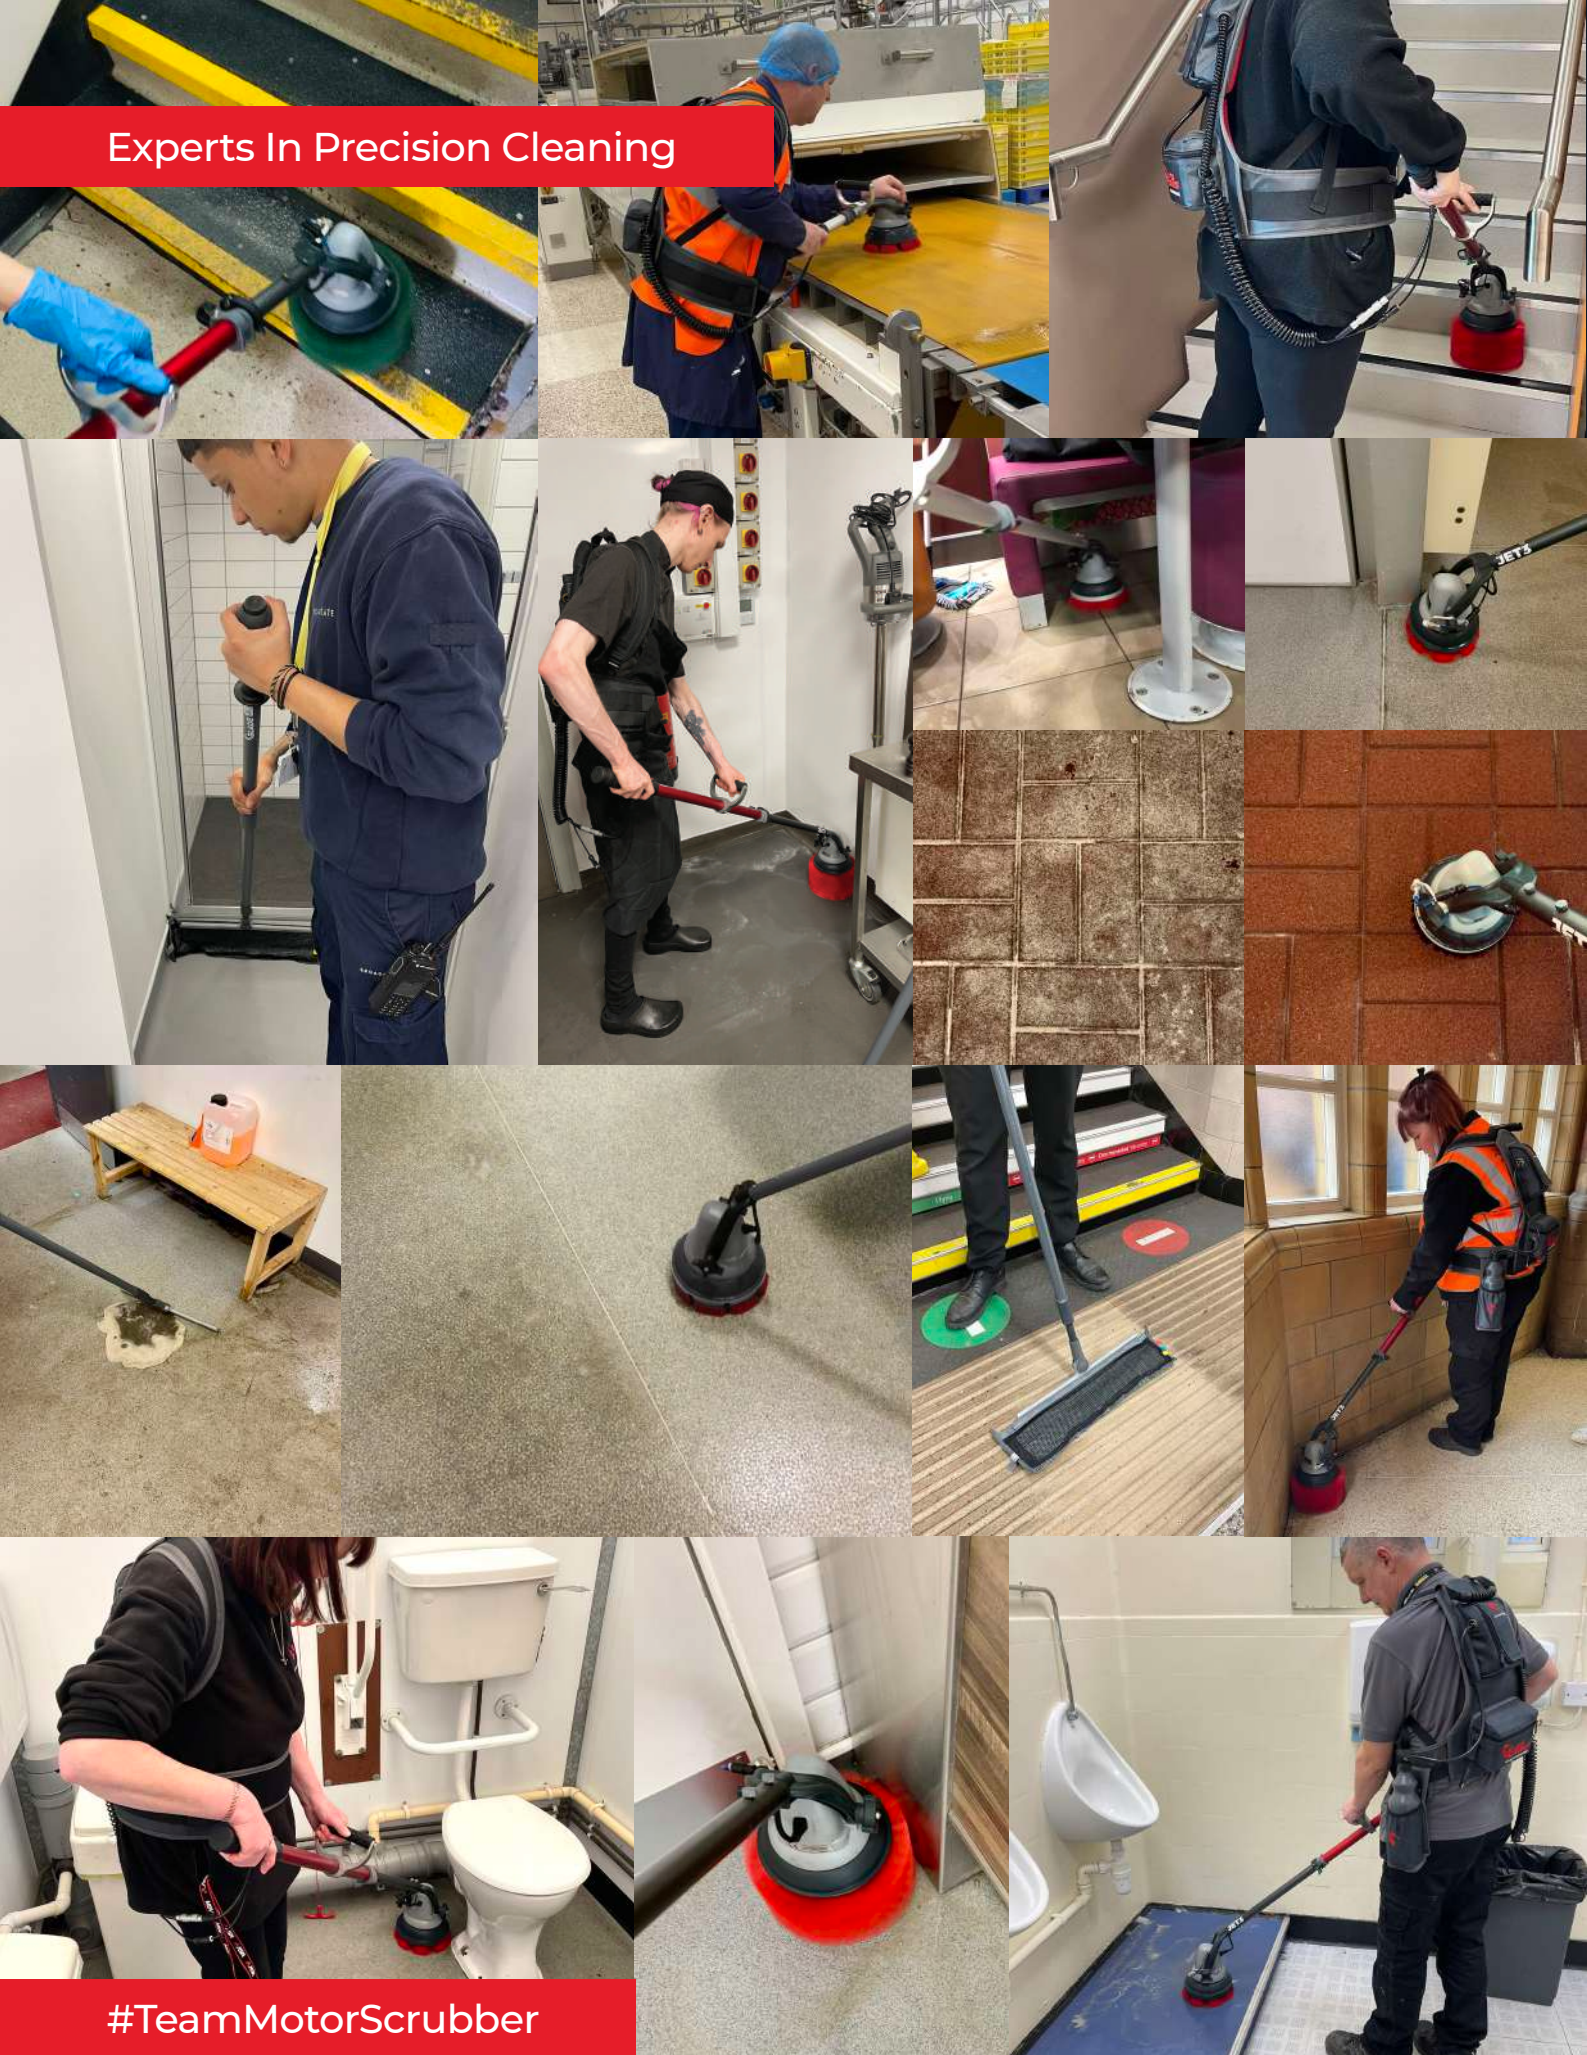

# TRANSFORM THE WAY YOU CLEAN

THE RANGE 2022

 **MADE IN  
BRITAIN**

Experts In Precision Cleaning

#TeamMotorScrubber

We Believe  
**EVERY BUILDING  
 NEEDS A  
 MOTORSCRUBBER®**

**We are the market leader in compact scrubbing machines. We focus on performance and speed so you can deliver a five-star cleaning standard in the shortest possible time.**