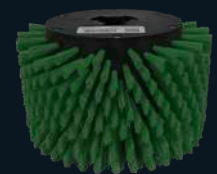

Green Stair Brush

MS1049T
Made from grit filaments for deep cleaning stairs and base/ skirting boards with hard surfaces like concrete and resin. Perfect for outdoor steps and industrial factory floors.