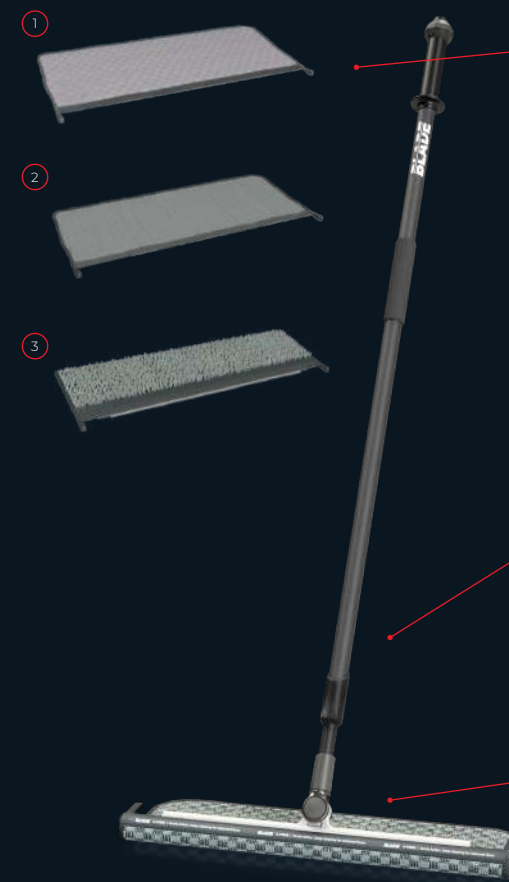

Spray

Three-way jets create an even layer of solution to help release ingrained dirt.

ULTRA-MICROFIBRES

Colour-coded tabs	
Machine washable up to 500 wash cycles	
1. S-Fibre (scrub)	Non-scratch scrub fibres recommended for the daily maintenance of rough or textured floors.
2. G-Fibre (glide)	For daily maintenance cleaning. Recommended for use on smooth floors.
3. A-Fibre (absorb)	For mopping up spills, or to dry the floor. Absorbs up to 500ml (16oz) of liquid.

HANDLE

Solution Capacity	600ml (20.2fl oz)
Three built-in spray jets	
Refillable aluminium handle with water level indicator	
Non-slip handle	

FRAME

Flexible rubber squeegee blade tracks floor surface and texture
Channel to easily slide on ultra-microfibre cloths