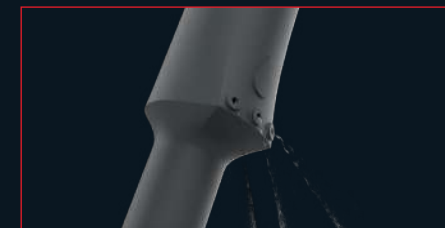

Spray

Three-way jets create an even layer of solution to help release ingrained dirt.